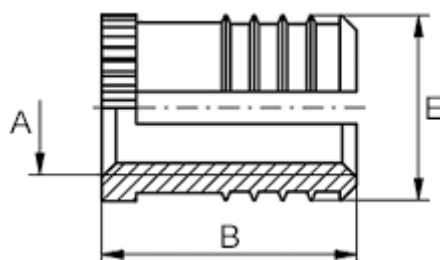

Data Sheet

Article number: 12814000040800
Description: KLEE-coil 814 000 040.800
M4 Brass

Measures

Female thread A	= M4
Length B	= 8.0
Min distance to edge	= 3.0
Number of cramping feathers	= 4
Outer diameter E	= 6.00
Recommended bore diameter	= 5.6 max +0.04 conicity